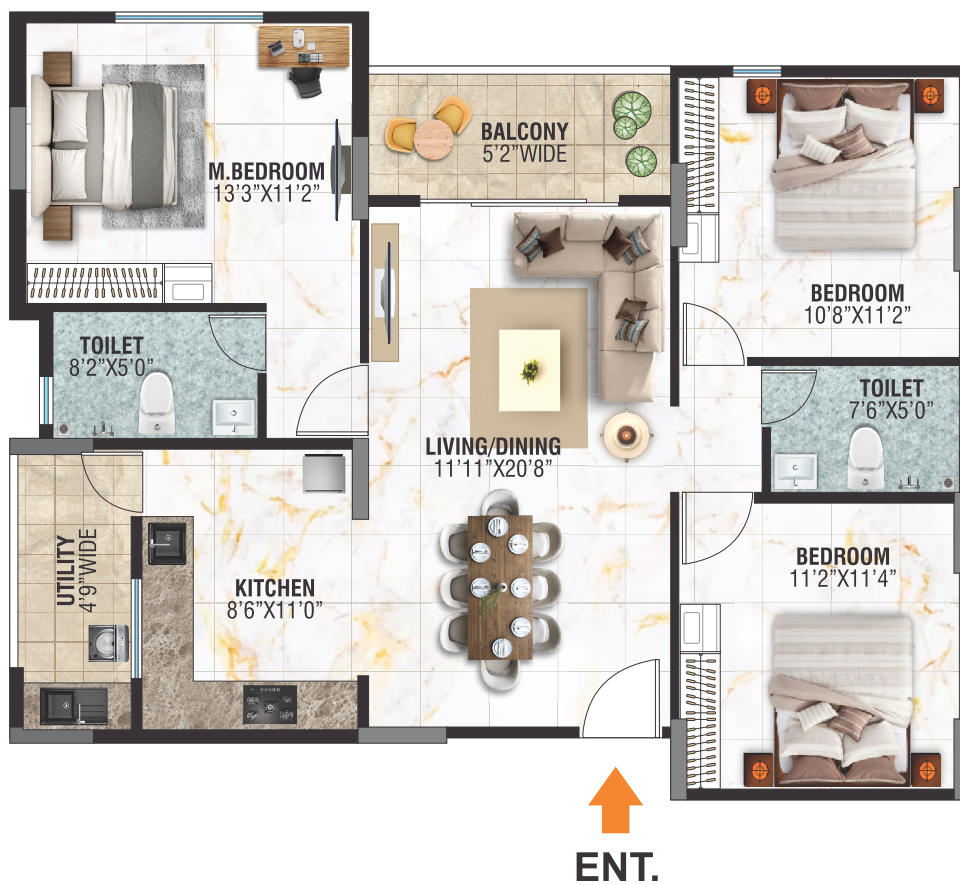

BRR
NORTH
EXCELLENCY PHASE-I
 BEHIND MANYATA TECH PARK, THANISANDRA

SECOND FLOOR PLAN
 AREA IN SQ.FT.

UNIT #	TYPE-BHK	CARPET AREA	BALCONY & UTILITY AREA	TOTAL CARPET AREA	SUPER BUILT UP AREA
210	3-BHK	888	106	994	1426