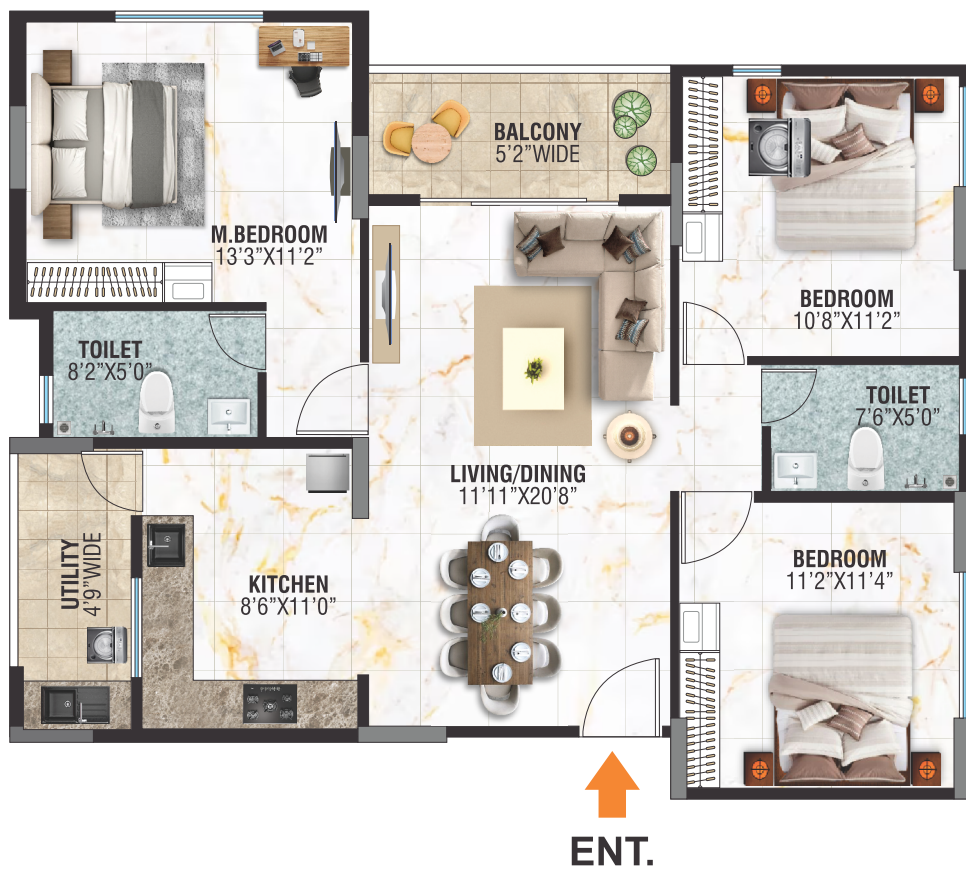

BRR
NORTH
EXCELLENCY PHASE-I
 BEHIND MANYATA TECH PARK, THANISANDRA

FIRST FLOOR PLAN
 AREA IN SQ.FT.

UNIT #	TYPE-BHK	CARPET AREA	BALCONY & UTILITY AREA	TOTAL CARPET AREA	SUPER BUILT UP AREA
110	3-BHK	888	106	994	1426