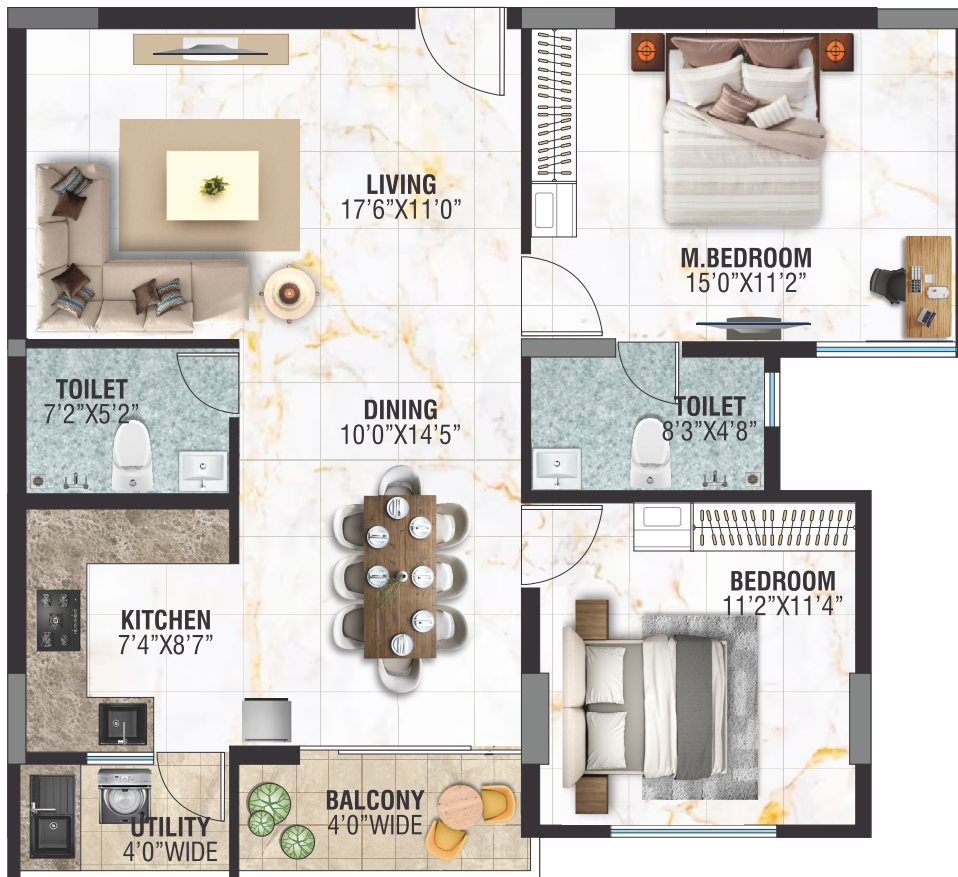

BRR
NORTH
EXCELLENCY PHASE-I
 BEHIND MANYATA TECH PARK, THANISANDRA

ENT.

FIRST FLOOR PLAN
 AREA IN SQ.FT.

UNIT #	TYPE-BHK	CARPET AREA	BALCONY & UTILITY AREA	TOTAL CARPET AREA	SUPER BUILT UP AREA
108	2-BHK	797	66	863	1230